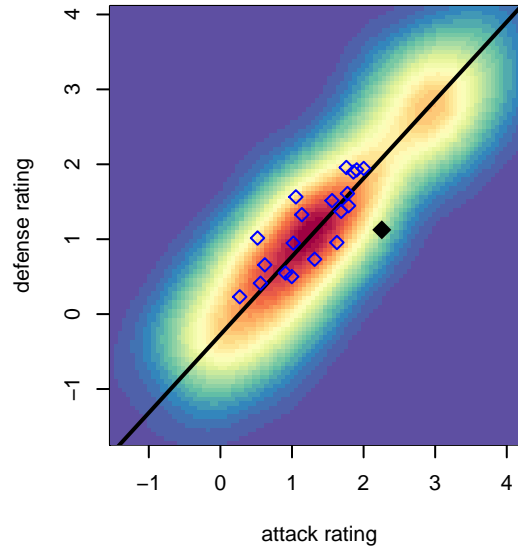

SSC Shadow B G00

Spokane SC Shadow
 Spokane, WA
 G00 total strength=1288
 attack=9.53 defense=3.08
 fall league = RCL G00 Div 3
 spr league = Win RCL G00 Div 3
 notes= Philp 2013-14

alt names used:
 SSCSHADOW G00B (WA)
 SSCSHADOW G00B (WA)
 SSC Shadow G00B
 SSC Shadow G00-B
 SSC Shadow G00-B
 SSC Shadow G00-B

**attack and defense variance (black dot)
relative to other teams
and top 10 in region**

**attack and defense rating
relative to others at age
and all opponents in last 13 months**

Performance relative to 13 month average