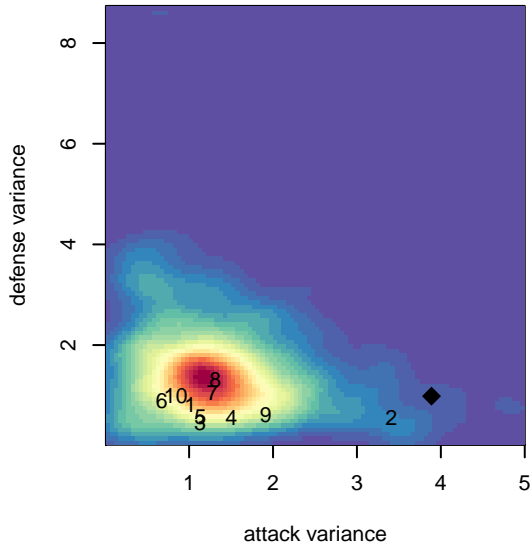

SSC Shadow B G00

Spokane SC Shadow
 Spokane, WA
 G00 total strength=1288
 attack=9.53 defense=3.08
 fall league = RCL G00 Div 3
 spr league = Win RCL G00 Div 3
 notes= Philp 2013-14

alt names used:
 SSCSHADOW G00B (WA)
 SSCSHADOW G00B (WA)
 SSC Shadow G00B
 SSC Shadow G00-B
 SSC Shadow G00-B
 SSC Shadow G00-B

**attack and defense variance (black dot)
relative to other teams
and top 10 in region**

**attack and defense rating
relative to others at age
and all opponents in last 13 months**

Performance relative to 13 month average