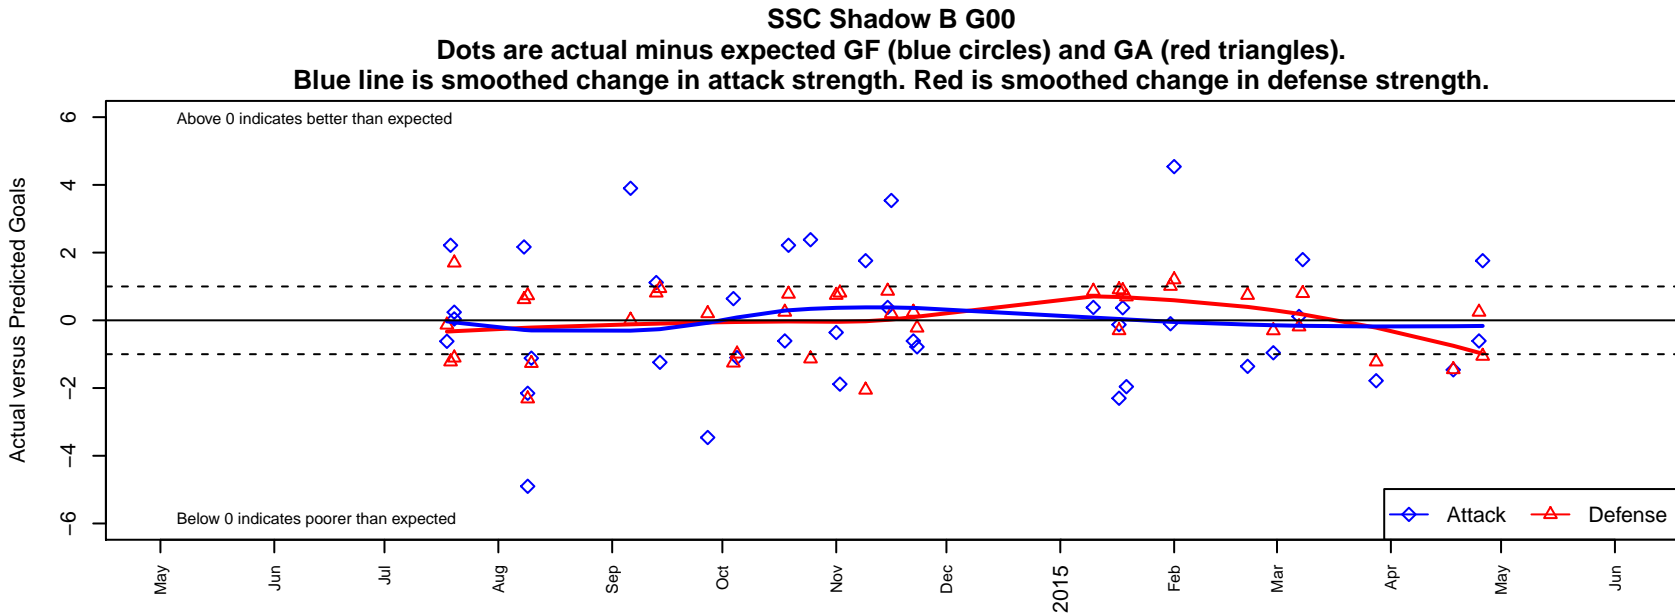

SSC Shadow B G00

Spokane SC Shadow
 Spokane, WA
 G00 total strength=1288
 attack=9.53 defense=3.08
 fall league = RCL G00 Div 3
 spr league = Win RCL G00 Div 3
 notes= Philp 2013-14

alt names used:
 SSCSHADOW G00B (WA)
 SSCSHADOW G00B (WA)
 SSC Shadow G00B
 SSC Shadow G00-B
 SSC Shadow G00-B
 SSC Shadow G00-B

**attack and defense variance (black dot)
relative to other teams
and top 10 in region**

**attack and defense rating
relative to others at age
and all opponents in last 13 months**

Performance relative to 13 month average