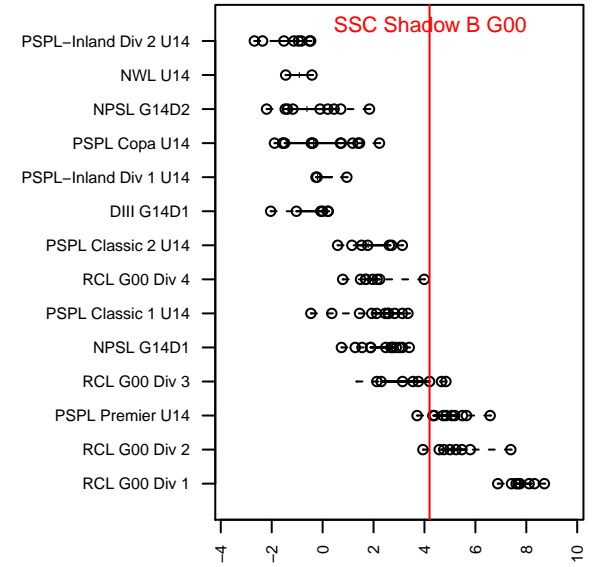

SSC Shadow B G00

Spokane SC Shadow
 Spokane, WA
 G00 total strength=1288
 attack=9.53 defense=3.08
 fall league = RCL G00 Div 3
 spr league = Win RCL G00 Div 3
 notes= Philp 2013-14

alt names used:
 SSCSHADOW G00B (WA)
 SSCSHADOW G00B (WA)
 SSC Shadow G00B
 SSC Shadow G00-B
 SSC Shadow G00-B
 SSC Shadow G00-B

**attack and defense variance (black dot)
relative to other teams
and top 10 in region**

**attack and defense rating
relative to others at age
and all opponents in last 13 months**

Performance relative to 13 month average